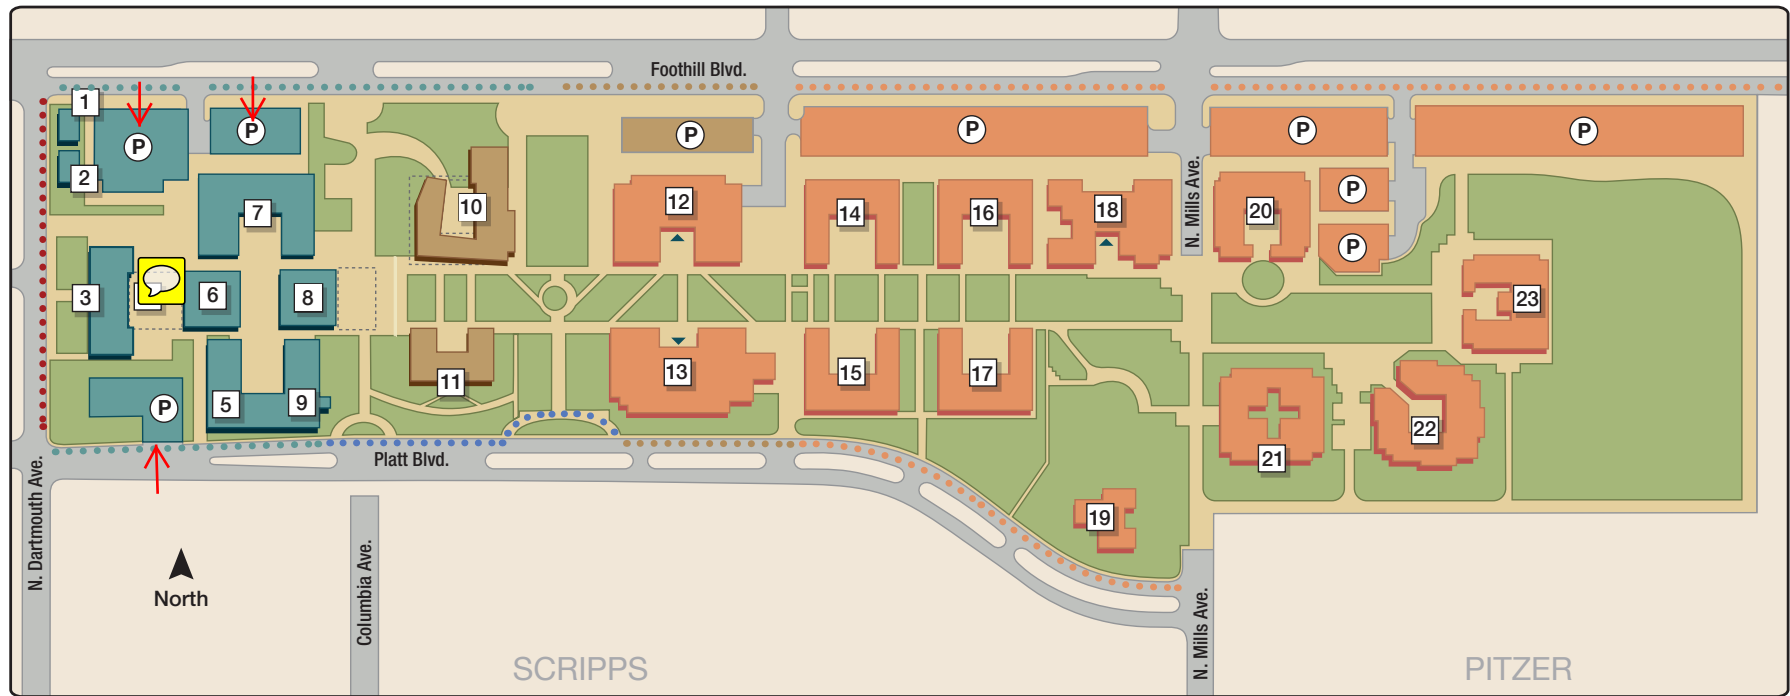

Harvey Mudd College Parking Directory

(P) HMC community parking only. Public parking available on Platt Blvd. and Foothill Blvd.

Parking Directory Legend

- Parking for Faculty and Staff in Parsons, Olin, Beckman, Keck, Jacobs, Galileo and Sprague, and Faculty in the Shanahan Center
- Parking for Staff in the Shanahan Center and Kingston Hall
- Parking for Faculty & Staff in the Shanahan Center, Kingston Hall, Hoch-Shanahan, Platt, All Students & Visitors with parking passes
- Parking for HMC Visitors Only
- Parking not permitted by HMC constituents per agreement with the City of Claremont

Academic Buildings

- Dartmouth Classroom North 1
- Dartmouth Classroom South 2
- F.W. Olin Science Center 3
- Beckman Hall (basement level) 4
- W.M. Keck Laboratories 5
- Norman F. Sprague Center 6
- Parsons Engineering Building 7
- Galileo Hall (basement level) 8
- Jacobs Science Center 9
- R. Michael Shanahan Center for Teaching and Learning 10

Campus Support Buildings

- Kingston Hall 11
- Joseph B. Platt Campus Center 12
- Hoch-Shanahan Dining Commons 13
- Ronald and Maxine Linde Activities Center 18
- Garrett House (private) 19

Residence Halls

- South Hall/Marks Residence Hall 14
- West Hall 15
- North Hall 16
- East Hall/Mildred E. Mudd Hall 17
- Frederick and Susan Sontag Residence Hall 20
- J.L. Atwood Residence Hall 21
- Case Residence Hall 22
- Ronald and Maxine Linde Residence Hall 23